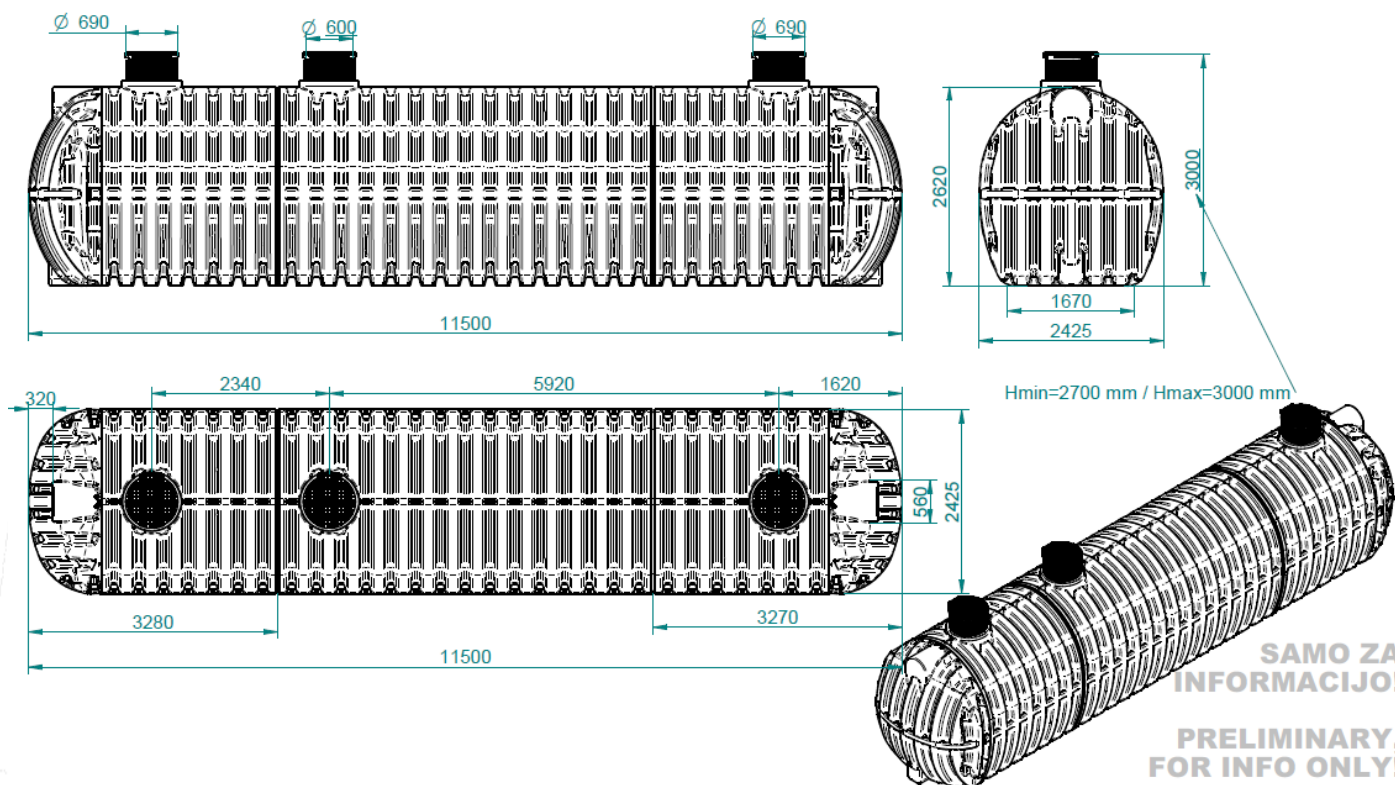

ADDITIONAL INFORMATION

TANK INSTALLATION

Tank installation is fast and easy and can be made in few hours. Excavate the pit, install the tank and fill with the water at the same time. Connect it to the inflow and the outflow pipes (various standard pipes possibility). Reservoir can be installed by Roto experts. Installation must be made according to general instructions accessed on the QR code.

ADDITIONAL EQUIPMENT

Various additional accessories such as filters, level gauge and extensions can be installed on the tank. For more informations on additional equipment go to: www.rotoECO.eu

Instructions for installation

Roto Eco d.o.o.

Puconci 12, 9201 Puconci,

SLOVENIA

Customer support: (+386) 2 5252 152

Technical support: (+386) 2 5252 196

Zadnje novice preverite na

www.rotoECO.eu

Web page: www.rotoECO.eu

All rights are reserved, including the rights of photomechanical reproductions and storage on electronic media. The manufacturer reserves the rights to change the product. Any commercial use of the processes and working procedures assumed in this document is prohibited. Although information, texts and photos were carefully collected. The mistakes can not be completely excluded. The publisher and editors can not assume legal responsibility or guarantee any incorrect information. The publisher and editors are grateful for any possible suggestions for improvements and warnings of possible mistakes in the text.